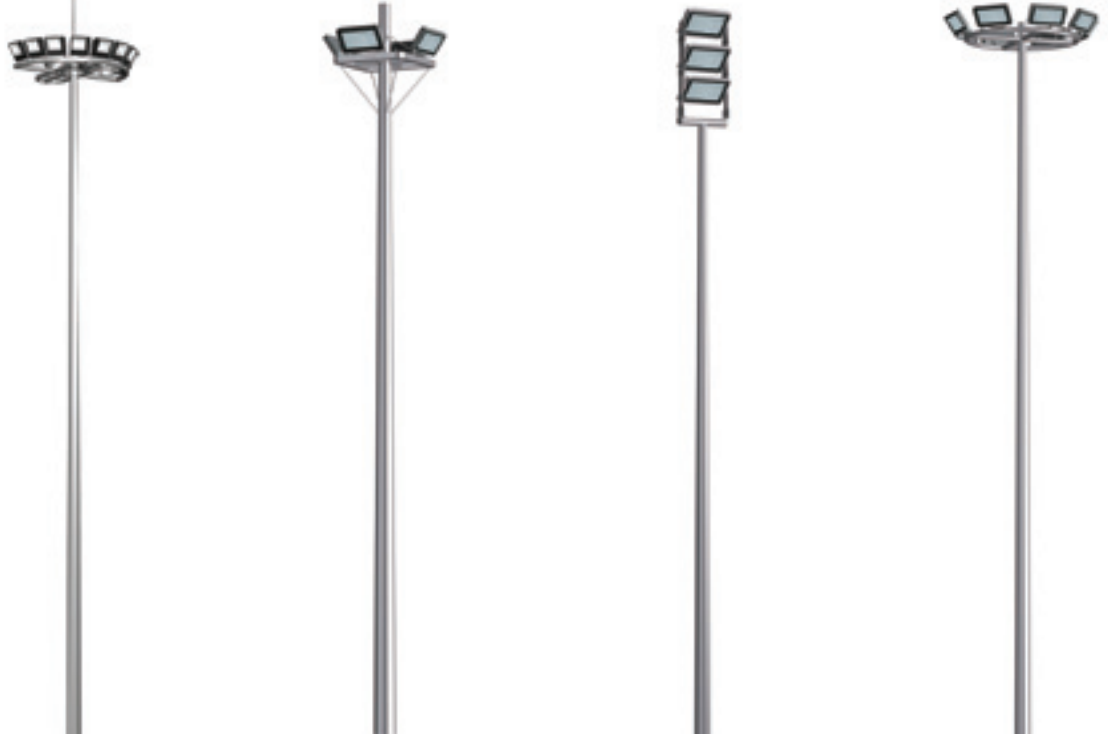

型号：LDZG-18405 型

型号：LDZG-18406 型

型号：LDZG-18407 型

型号：LDZG-18408 型

特点

Feature

- 照明面积大, 照明效果好, 光源集中, 光照均匀, 眩光小, 易于控制、维修。
- 适用场所：城市广场、车站、码头、公路、体育场、立交桥等。
- 灯杆为优质钢板经模压成多棱锥形插接式钢杆, 经热镀锌防腐处理。
- 灯盘骨架采用优质不锈钢制成。
- 紧固件螺栓、螺母为不锈钢。
- 光源：钠灯、LED
- 基础由本厂另外提供图纸制作, 安装时必须保证灯体安全接地。

- Large area lighting, lighting effect is good, light source centralized, uniform illumination, glare is small, easy to control, repair.
- Applicable places: City Square, station, wharf, highway overpass, stadium, etc.
- Lamp pole is made by molding high quality steel plate into pyramid shaped inserting type steel, and hot-dip galvanized anti-corrosion treatment.
- The lamp disc skeleton made of high-quality stainless steel.
- Fastener bolts, nuts for stainless steel.
- Source: Sodium lamp, LED.
- The foundation also provided by the factory production drawings, installation must ensure that the lamp body safety grounding.